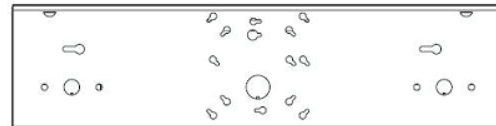

## Ordering Information:

White	Type	Watt	Lumens	LPW	L	W	D
T5LCLT (on/off rocker switch)	SMT-Array	9	700	77	18"	4-1/2"	1-1/8"
T5LCLTP (on/off pull chain switch)	SMT-Array	9	700	77	18"	4-1/2"	1-1/8"