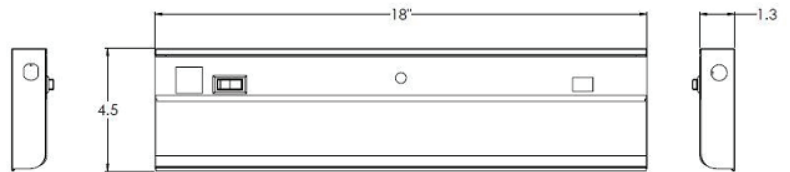

## Ordering Information:

White	Type	Watt	Lumens	LPW	L	W	D
T5LCLT (on/off rocker switch)	SMT-Array	9	700	77	18"	4-1/2"	1-1/8"
T5LCLTP (on/off pull chain switch)	SMT-Array	9	700	77	18"	4-1/2"	1-1/8"