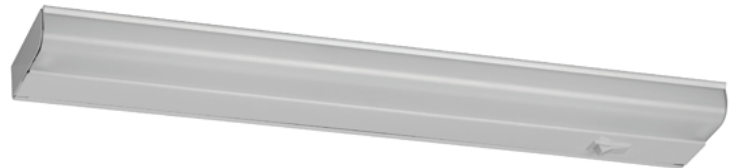

LOCATION		DATE
PREPARED BY		QUANTITY
COMMENTS		FIXTURE TYPE
CATALOG NUMBER		

LED Closet Light T5LC Series

Features

All purpose direct wire LED closet light. Low profile for smaller closets. Standard knockouts are located on top, back or ends for direct connection. A direct wire UL listed connector is included and is suitable for 3/8" flexible conduit or 3-wire Romex. Luminaire is suitable for installation within a clothes closet storage space.

Construction

Housing is die-formed of 22-gauge steel. Separate hinge service tray allows for easy installation and snaps into position without hardware. Power connections are made inside service tray.

Finish

All exposed metal parts are post painted lighting grade white paint.

Diffuser

Smooth white acrylic diffuser snap-fits into housing.

Electrical

This unit is wired for 120V operation. On/off switch rocker or pull chain switch (included).

Lamping

LED lamping, type SMT array, 4000K non-replaceable, Rated 50,000 hrs., 90 CRI.

Certification

cETLus listed for damp locations
ENERGY STAR® qualified
Title 24/JA8 compliant
FCC compliant

Warranty

Limited warranty. This fixture guaranteed to be free from defects in materials and workmanship for a period of 5 years from date of purchase.

Specifications and dimensions
subject to change without notice.

T5LCLT